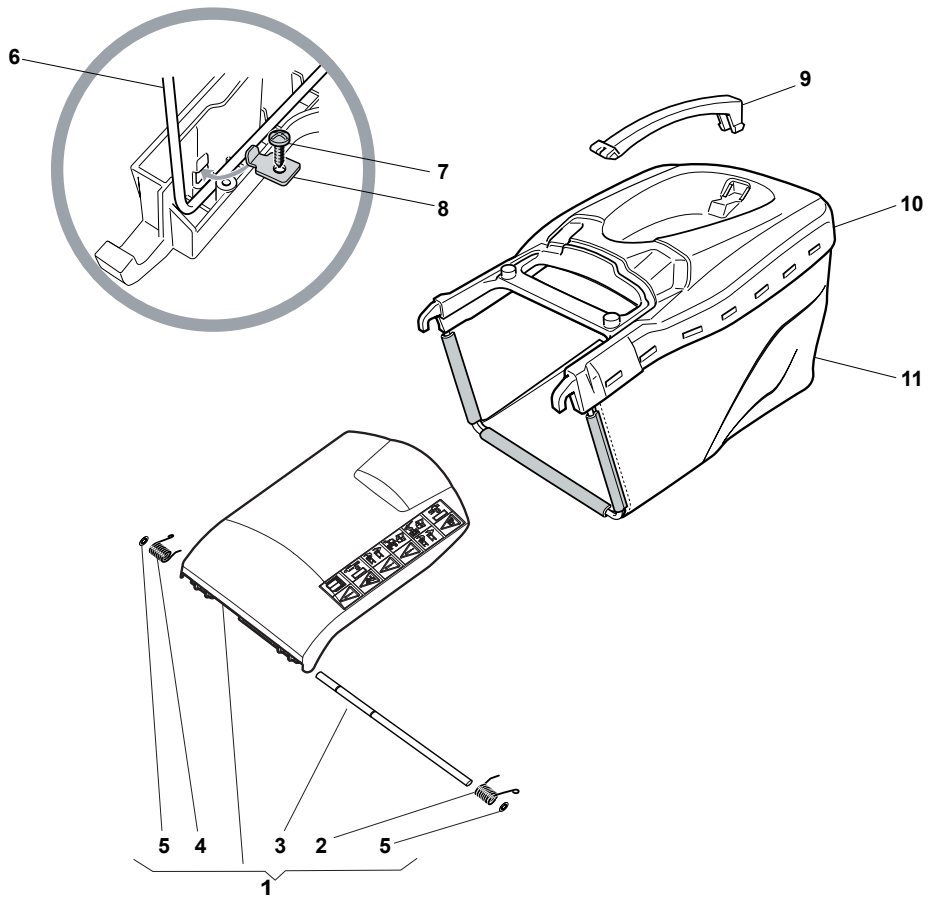

NT 484 TR 4S - TRQ 4S

WBH Petrol Steel Grass-Catcher

Issue 9 - 2015

Fig.	Quantity	Part No	Description	Notes
1	1	381008129/0	Stone Guard, Yellow	Yellow
1	1	381008128/0	Stone Guard, Black	Black
2	1	122450466/0	Left Spring	
3	1	122517882/0	Pin	
4	1	122450465/0	Right Spring	
5	2	112604899/0	Crown Fastener	
6	1	122608505/0	Stiffening	
7	2	112728680/0	Screw	
8	2	322545159/0	Plate	
9	1	322393657/0	Handle	Black
9	1	322393721/0	Handle	Grey
10	1	381486009/0	Grass-Box, Upper	Black
10	1	381486031/0	Grass-Box, Upper	Grey
11	1	181002345/0	Box, Fabric