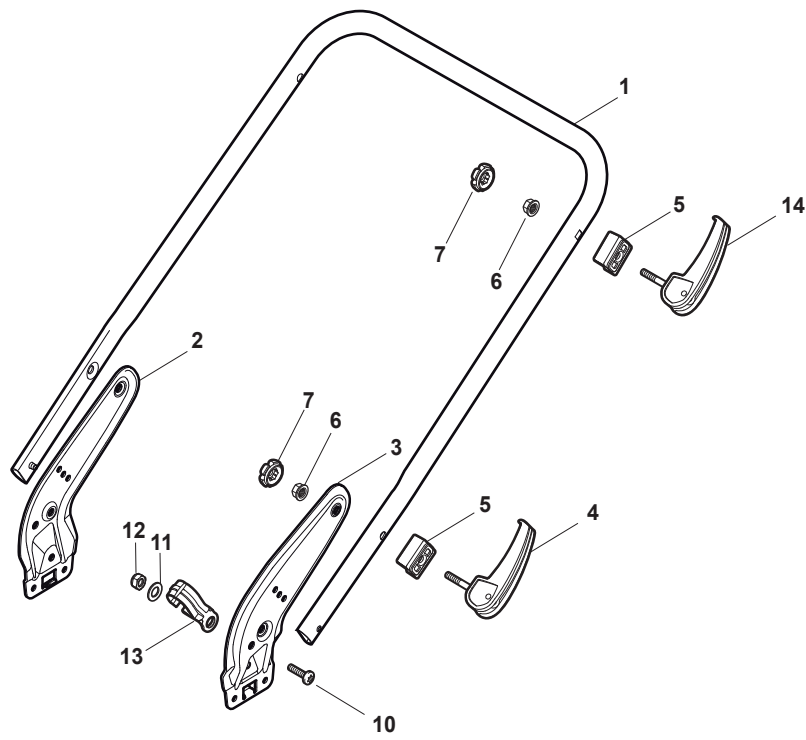

NT 484 TR 4S - TRQ 4S

WBH Petrol Steel Ejection-Guard

Issue 9 - 2015

Fig.	Quantity	Part No	Description	Notes
1	1	322108295/1	Side Ejection Conveyor	
2	1	322600313/0	Ejection Guard	
3	2	112727803/0	Screw	
4	1	322806639/0	Fulcrum Pin	
5	2	112154510/0	Nut	
6	2	118203853/0	Screw	
7	1	122450456/0	Spring	
8	1	122517869/1	Pin	
9	2	112604896/0	Crown Fastener	

Fig.	Quantity	Part No	Description	Notes
1	1	322500102/0	Front Combi	
2	2	112523000/1	Washer	
3	2	112728124/0	Screw	
5	1	322226143/0	Mask, Red	
5	1	322226144/0	Mask, Yellow	with Stiga Logo
5	1	322226151/0	Mask, Black	with Stiga Logo
5	1	322226153/0	Mask, Black	
5	1	322226155/0	Mask, Yellow	
6	2	112727799/0	Screw	
7	1	322393638/0	Handlegrip Black	
7	1	322393639/0	Handle, Grey	
7	1	322393640/0	Handle, Yellow	
8	2	112154510/0	Nut	
9	2	112728697/0	Screw	
10	1	322820082/0	Cap	
11	1	322820083/0	Cap	
12	1	322226167/0	Front Plate	
13	1	322226165/0	Mask, Black	
14	2	112728300/0	Screw	
15	1	322226157/0	Mask, Black	
16	1	322393642/0	Bumper Handle	
17	2	112727799/0	Screw	
18	2	112154510/0	Nut	

Fig.	Quantity	Part No	Description	Notes
1	1	381006719/0	Handle Lower Part	Black
1	1	381006720/0	Handle Lower Part	Grey
1	1	381007539/0	Handle, Lower Part Yellow	Yellow
2	1	381005149/0	Right Bracket	Black
2	1	381005185/0	Right Bracket	Stiga Grey
3	1	381005151/0	Left Bracket	Black
3	1	381005187/0	Left Bracket	Stiga Grey
4	4	381003253/0	Handle	
5	4	322680016/0	Washer	
6	4	122131750/0	Nut	
7	4	322399835/0	Knob	
10	2	112760605/0	Screw	
11	2	125038002/1	Bushing	
12	2	112155000/0	Nut	
13	1	322192156/0	Clip	
14	2	381103350/0	Handle	