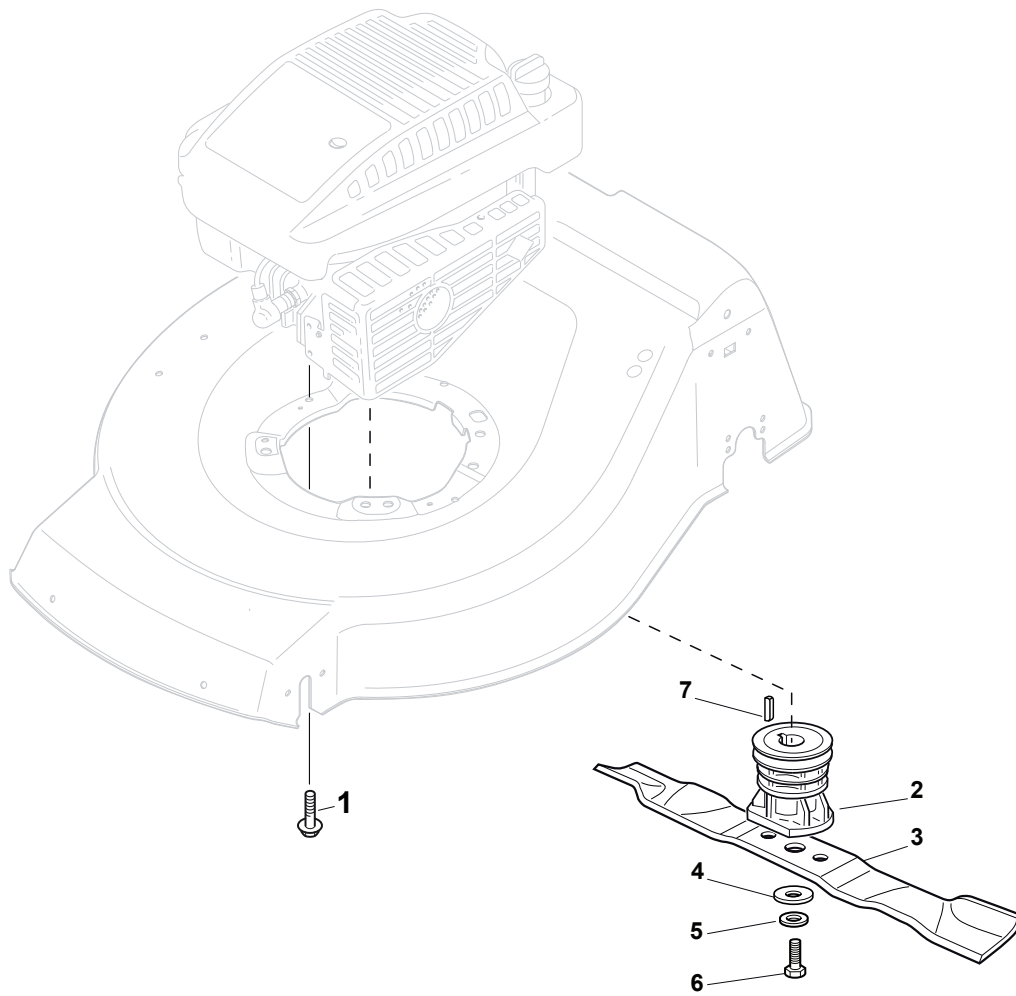

NT 484 TR 4S - TRQ 4S

WBH Petrol Steel Blade - for Delta Grasscatcher

Issue 9 - 2015

Fig.	Quantity	Part No	Description	Notes
1	3	112735108/1	Screw	
2	1	122465607/3	Hub With Pulley, Crankshaft Ø 22.2	for B&S and GGP Engines
2	1	122465608/2	Hub With Pulley, Crankshaft Ø 25	for HONDA Engines
3	1	181004397/0	Blade Winged	
4	1	122160400/0	Elastic Disc	
5	1	112523080/0	Washer	
6	1	112735698/0	Screw	
7	1	112139100/0	Feather, Crankshaft Ø 22,2	for B&S and GGP Engines
7	1	112139150/0	Feather, Crankshaft Ø 25	for HONDA Engines