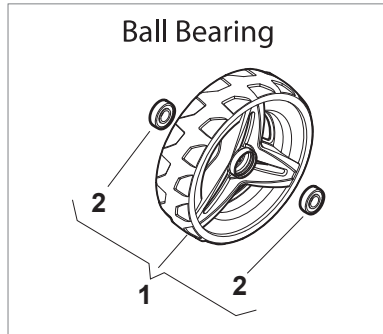

DELTA Wheel (Pierced) - Ø 200

DELTA Wheel - Ø 200

NT 484 TR 4S - TRQ 4S

WBH Petrol Steel   Wheels and Hub Caps

Issue 9 - 2015

Fig.	Quantity	Part No	Description	Notes
1	2	381007477/0	Wheel	
2	8	119216035/0	Bearing	
3	2	322110640/0	Hub Cap Grey	
4	2	381007483/1	Wheel