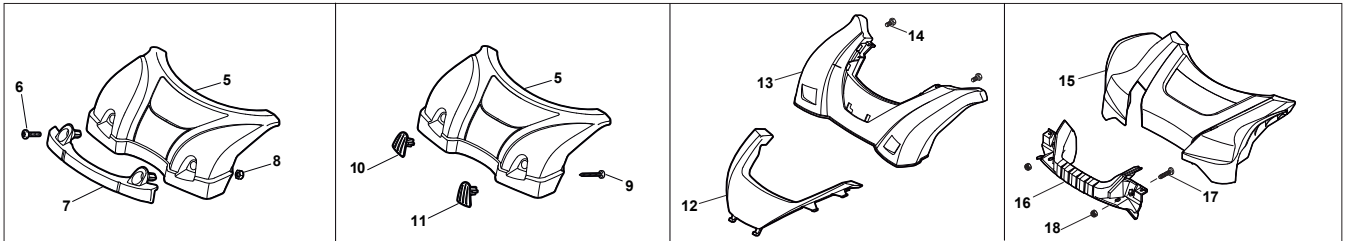

THIS INFORMATION IS NOT INTENDED FOR SALE OR RESALE, AND THIS NOTICE MUST REMAIN ON ALL COPIES.

Fig.	Quantity	Part No	Description	Notes
20	1	322394522/0	Knob	Delta Knob
1	1	381004536/0	Red Deck	
1	1	381004538/0	Red Deck	Side Discharge
1	1	381004562/0	Yellow Deck	
1	1	381004731/0	Grey Deck	Side Discharge
1	1	381004741/0	Grey Deck	
2	1	122534131/0	Pin	
3	1	322322851/0	Lever, Height Adjustment	
4	1	112154510/0	Nut	
5	1	112788512/0	Screw	
6	1	322394503/0	Knob	NT Knob
7	1	112521310/0	Washer	
8	1	112150000/0	Nut	
9	1	112728450/0	Screw	
10	1	322034002/0	Washing Connection	
11	1	322735587/0	Sector, Height Adjustment	
12	2	122171002/0	Spacer	
13	2	112789000/0	Screw	
14	1	381003351/0	Wheels Adjusting Lever	
15	2	112154330/0	Nut	
16	4	112727803/0	Screw	
17	1	381002881/1	Front Wheel Axle	
18	4	112154510/0	Nut	
21	2	322600145/0	Protection, Wheel	
24	4	112521350/0	Washer	
25	4	112155000/0	Nut	
27	2	322600207/0	Protection, Wheel	
31	1	381302827/0	Rear Wheel Axle	
33	4	112728697/0	Screw	
34	2	322545152/0	Plate	
35	4	112728697/0	Screw	
36	2	322785304/1	Support	
37	1	122570120/1	Pinion Left	
38	2	322120114/0	Wheels Crown	
39	1	122570110/1	Pinion Right	
40	6	112728706/0	Screw	
41	1	122446192/0	Spring	

NT 484 TR 4S - TRQ 4S

WBH Petrol Steel Ejection-Guard

Issue 9 - 2015

Fig.	Quantity	Part No	Description	Notes
1	1	322108295/1	Side Ejection Conveyor	
2	1	322600313/0	Ejection Guard	
3	2	112727803/0	Screw	
4	1	322806639/0	Fulcrum Pin	
5	2	112154510/0	Nut	
6	2	118203853/0	Screw	
7	1	122450456/0	Spring	
8	1	122517869/1	Pin	
9	2	112604896/0	Crown Fastener	