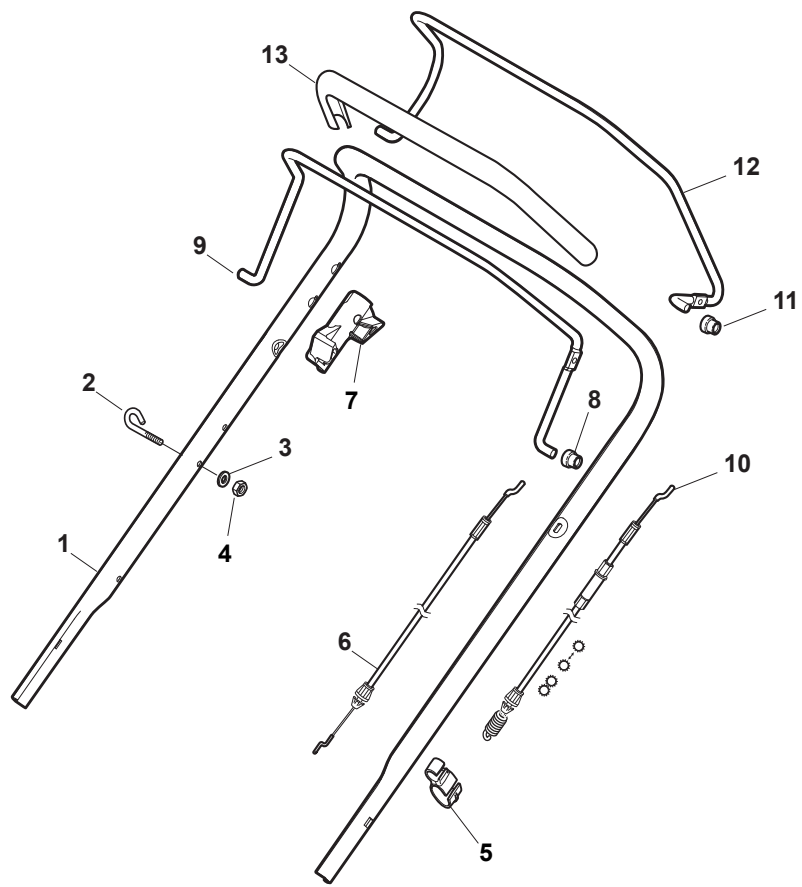

NT 484 TR 4S - TRQ 4S

WBH Petrol Steel Handle, Upper Part

Issue 9 - 2015

Fig.	Quantity	Part No	Description	Notes
4	1	381030055/0	Cable Rear Drive	
1	1	381006803/0	Handle, Upper Part	Black
1	1	381006805/0	Upper Handle Grey	Grey
2	1	112727787/0	Screw	
3	1	322551640/0	Plate	
5	1	181030056/0	Cable, Thread Engine Brake	Honda / B&S / GGP Engine
5	1	181030057/0	Cable, Thread Engine Brake	SV40 / RV 40 / V35 Engine
6	1	112154510/0	Nut	
7	1	112154510/0	Nut	
8	1	112521330/0	Washer	
9	1	122430313/0	Guide Spring	
10	1	381003330/0	Lever, Engine Brake	
11	1	381003297/1	Driving Lever	
12	1	112000930/0	Benzing Ring	

Fig.	Quantity	Part No	Description	Notes
1	1	381006838/0	Handle, Upper Part Black	for Delta Dashboard - Fix RPM - Throttle
1	1	381007522/0	Handle, Upper Part Black	for TD-CA Dashboard
1	1	381007525/0	Handle, Upper Part Grey	for TD-CA Dashboard
1	1	381007540/0	Handle, Upper Part Yellow	for Delta Dashboard - Fix RPM - Throttle
2	1	122430313/0	Guide Spring	
3	1	112521330/0	Washer	
4	1	112154510/0	Nut	
5	1	118390020/0	Conduit Clip Caproeurope	
6	1	181030053/0	Cable, Thread Engine Brake	GGP Engine / B&S 450-500-550-575-625-675-750 Series
6	1	181030054/0	Cable, Thread Engine Brake	SV40 / RV 40 / V35 Engine
6	1	181030056/0	Cable, Thread Engine Brake	B&S 450-500-550-575-625E Series
6	1	181030070/0	Cable, Thread Engine Brake	Honda Engine
7	1	322545204/0	Fulcrum Pin	
8	1	122041966/0	Bushing	
9	1	181003300/1	Lever, Engine Brake Black	
10	1	381030092/1	Cable Rear Drive	
11	1	122041966/0	Bushing	
12	1	181003301/0	Drive Control Lever	
13	1	122291050/0	Handgrip Black	