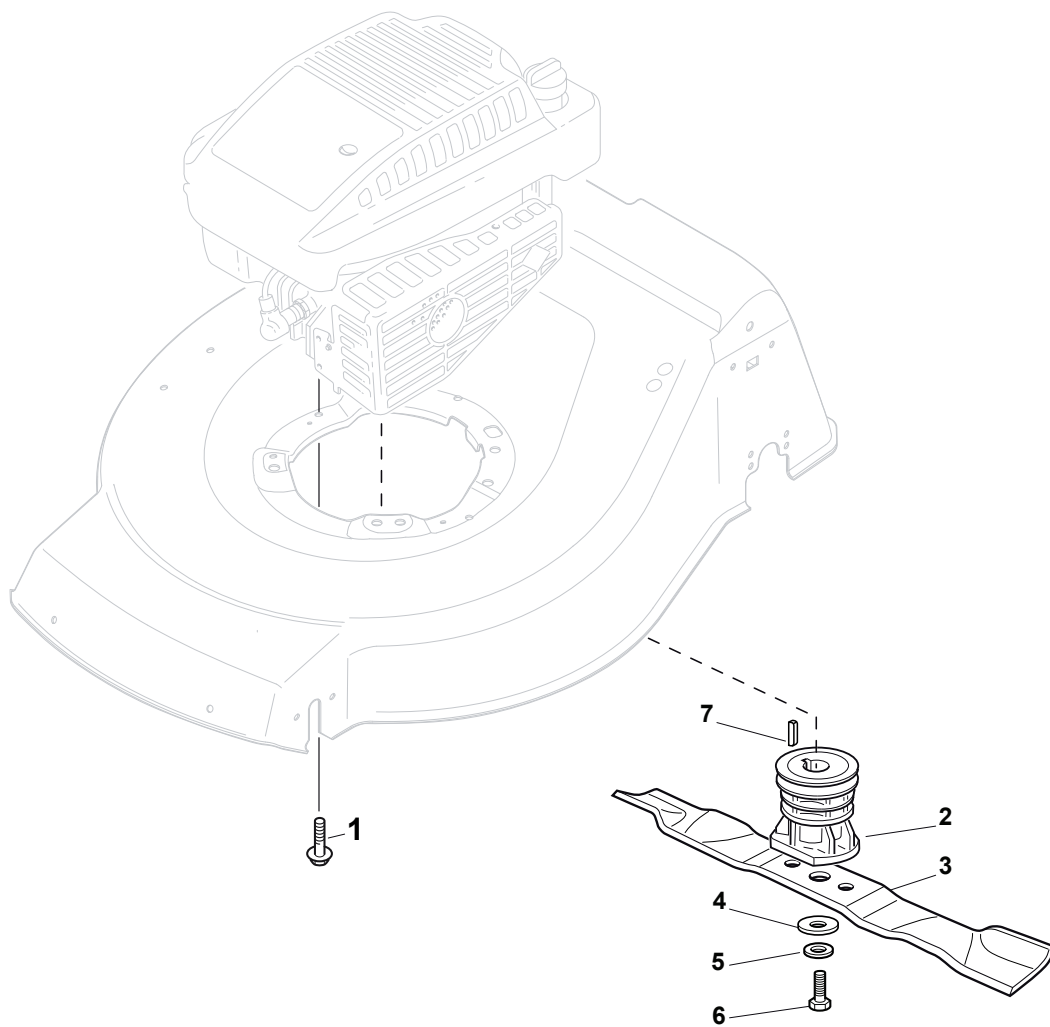

NT 484 TR 4S - TRQ 4S

WBH Petrol Steel Blade

Issue 9 - 2015

Fig.	Quantity	Part No	Description	Notes
1	3	112735108/1	Screw	
2	1	122465607/3	Hub With Pulley, Crankshaft Ø 22.2	for B&S and GGP Engines
2	1	122465608/2	Hub With Pulley, Crankshaft Ø 25	for HONDA Engines
3	1	181004458/0	Mulching Blade	
4	1	122160400/0	Elastic Disc	
5	1	112523080/0	Washer	
6	1	112735698/0	Screw	
7	1	112139100/0	Feather, Crankshaft Ø 22,2	for B&S and GGP Engines
7	1	112139150/0	Feather, Crankshaft Ø 25	for HONDA Engines