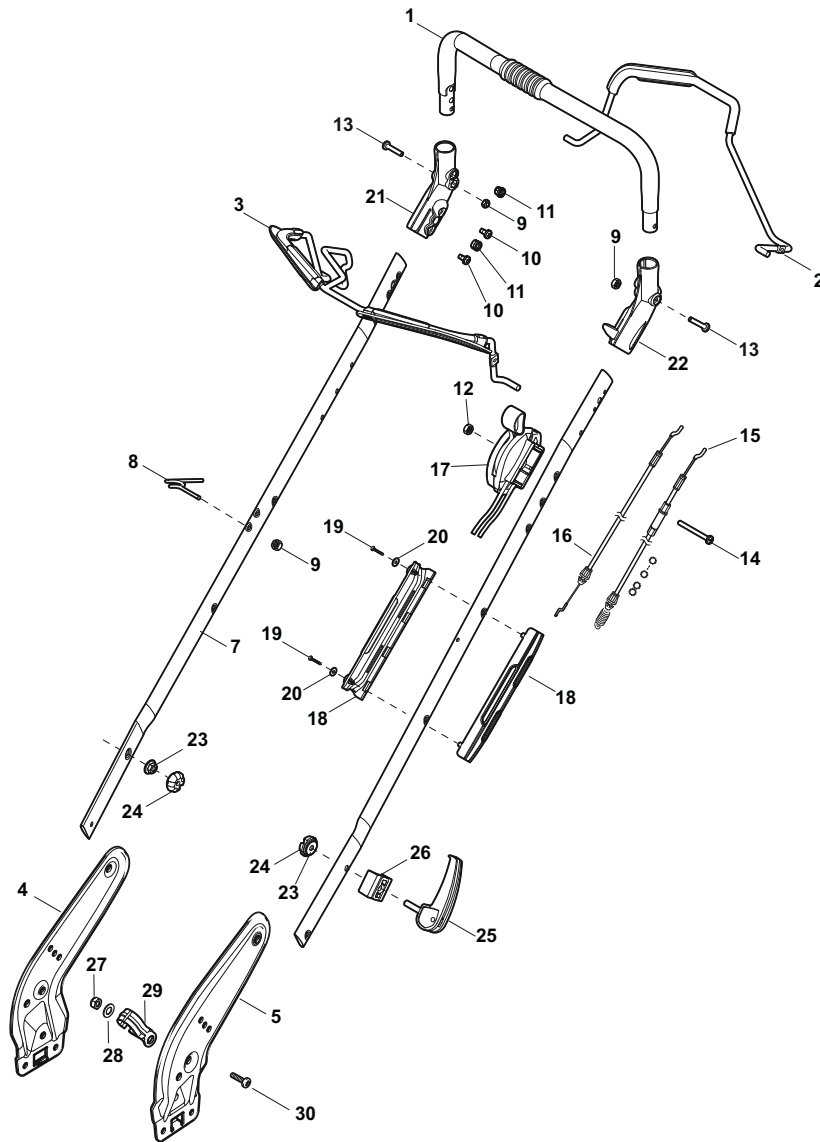

NT 484 TR 4S - TRQ 4S

WBH Petrol Steel Ejection-Guard

Issue 9 - 2015

Fig.	Quantity	Part No	Description	Notes
1	1	322108295/1	Side Ejection Conveyor	
2	1	322600313/0	Ejection Guard	
3	2	112727803/0	Screw	
4	1	322806639/0	Fulcrum Pin	
5	2	112154510/0	Nut	
6	2	118203853/0	Screw	
7	1	122450456/0	Spring	
8	1	122517869/1	Pin	
9	2	112604896/0	Crown Fastener	

NT 484 TR 4S - TRQ 4S

WBH Petrol Steel Handle, Lower Part

Issue 9 - 2015

Fig.	Quantity	Part No	Description	Notes
1	1	381007043/0	Handle Lower Part	
2	1	381005133/0	Right Bracket	
3	1	381005135/0	Left Bracket	
4	1	112819120/0	Screw	
5	4	122680006/1	Washer	
6	4	322399804/1	Nut	
7	4	112293200/0	Nut	
10	4	112760605/0	Screw	
11	1	125038002/1	Bushing	
12	2	112155000/0	Nut	
13	2	322192156/0	Clip	
14	1	112523040/0	Washer	
15	1	112154510/0	Nut	
16	1	112369500/0	Elastic Washer	

Fig.	Quantity	Part No	Description	Notes
1	1	381006670/2	Handle Tube	
2	1	381003349/0	Lever, Driving	
3	1	381003472/0	Lever, Engine Brake	Black
3	1	381003344/0	Lever, Engine Brake	Red
4	1	381005149/0	Right Bracket	Black
4	1	381005185/0	Right Bracket	Stiga Grey
5	1	381005151/0	Left Bracket	Black
5	1	381005187/0	Left Bracket	Stiga Grey
7	2	381006773/1	Handle Black	
7	2	381006774/1	Handle Grey	
8	1	122430309/0	Spring	
9	2	112154330/0	Nut	
10	4	112735662/1	Screw	
11	4	322041967/1	Bushing	
12	3	112154510/0	Nut	
13	2	112728721/0	Screw	
14	1	112727786/0	Screw	
15	1	381030093/1	Cable Rear Drive	
16	1	181030073/0	Cable, Thread Engine Brake	
17	1	181005516/0	Throttle Cable	for B&S Engine
17	1	181005514/0	Throttle Cable	for Honda and GGP Engine
17	1	181005515/0	Throttle Cable	for Honda Autochoke Engine
18	1	322806644/0	Protection	
19	2	112727812/0	Screw	
20	2	112523000/1	Washer	
21	1	322488301/0	Joint Sleeve Grey Right	
22	1	322488303/0	Joining Sleeve Grey Left	
23	2	112154220/0	Nut	
24	2	322399835/0	Knob	
25	2	381003253/0	Handle	
26	2	322680017/0	Washer	
27	1	112155000/0	Nut	
28	1	125038002/1	Bushing	
29	1	322192156/0	Clip	
30	1	112760605/0	Screw	