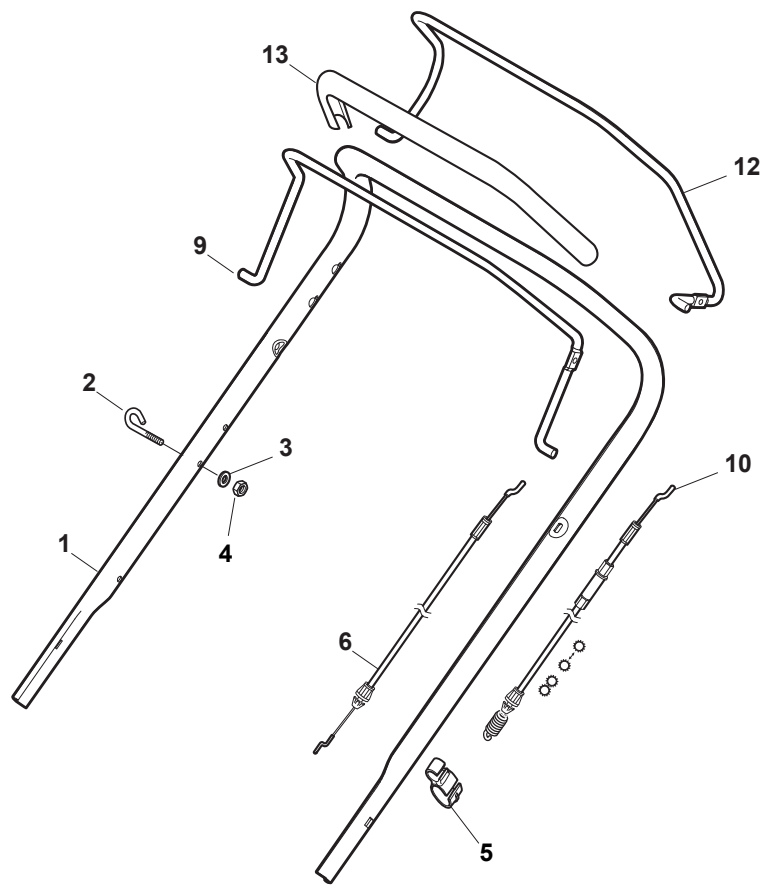

NT 484 TR 4S - TRQ 4S

WBH Petrol Steel Handle, Upper Part

Issue 9 - 2015

Fig.	Quantity	Part No	Description	Notes
4	1	381030055/0	Cable Rear Drive	
1	1	381006803/0	Handle, Upper Part	Black
1	1	381006805/0	Upper Handle Grey	Grey
2	1	112727787/0	Screw	
3	1	322551640/0	Plate	
5	1	181030056/0	Cable, Thread Engine Brake	Honda / B&S / GGP Engine
5	1	181030057/0	Cable, Thread Engine Brake	SV40 / RV 40 / V35 Engine
6	1	112154510/0	Nut	
7	1	112154510/0	Nut	
8	1	112521330/0	Washer	
9	1	122430313/0	Guide Spring	
10	1	381003330/0	Lever, Engine Brake	
11	1	381003297/1	Driving Lever	
12	1	112000930/0	Benzing Ring	

Fig.	Quantity	Part No	Description	Notes
1	1	381006838/0	Handle, Upper Part Black	for Delta Dashboard - Fix RPM - Throttle
1	1	381007522/0	Handle, Upper Part Black	for TD-CA Dashboard
1	1	381007525/0	Handle, Upper Part Grey	for TD-CA Dashboard
1	1	381007540/0	Handle, Upper Part Yellow	for Delta Dashboard - Fix RPM - Throttle
2	1	122430313/0	Guide Spring	
3	1	112521330/0	Washer	
4	1	112154510/0	Nut	
5	1	118390020/0	Conduit Clip Caproeurope	
6	1	181030053/0	Cable, Thread Engine Brake	GGP Engine / B&S 450-500-550-575-625-675-750 Series
6	1	181030054/0	Cable, Thread Engine Brake	SV40 / RV 40 / V35 Engine
6	1	181030056/0	Cable, Thread Engine Brake	B&S 450-500-550-575-625E Series
6	1	181030070/0	Cable, Thread Engine Brake	Honda Engine
7	1	322545204/0	Fulcrum Pin	
8	1	122041966/0	Bushing	
9	1	181003300/1	Lever, Engine Brake Black	
10	1	381030092/1	Cable Rear Drive	
11	1	122041966/0	Bushing	
12	1	181003301/0	Drive Control Lever	
13	1	122291050/0	Handgrip Black	