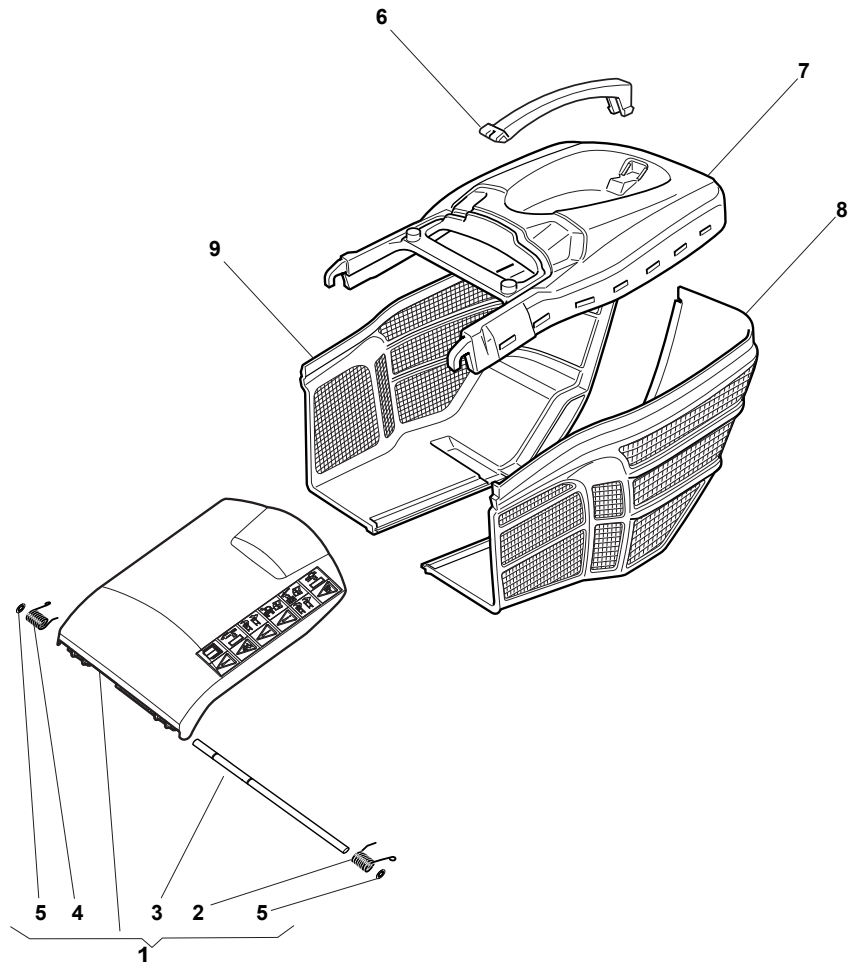

NT 484 TR 4S - TRQ 4S

WBH Petrol Steel Grass-Catcher

Issue 9 - 2015

Fig.	Quantity	Part No	Description	Notes
1	1	381008129/0	Stone Guard, Yellow	Yellow
1	1	381008128/0	Stone Guard, Black	Black
2	1	122450466/0	Left Spring	
3	1	122517882/0	Pin	
4	1	122450465/0	Right Spring	
5	2	112604899/0	Crown Fastener	
6	1	322393657/0	Handle	Black
6	1	322393721/0	Handle	Grey
7	1	381486009/0	Grass-Box, Upper	Black
7	1	381486031/0	Grass-Box, Upper	Grey
8	1	322486306/0	Grass-Box, L Lower	Black
9	1	322486305/0	Grass-Box, R Lower	Black