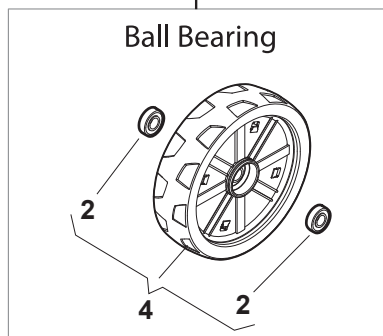

DELTA Wheel (Pierced) - Ø 200

DELTA Wheel - Ø 200

NT 484 TR 4S - TRQ 4S

WBH Petrol Steel   Wheels and Hub Caps

Issue 9 - 2015

Fig.	Quantity	Part No	Description	Notes
1	2	381007477/0	Wheel	
2	8	119216035/0	Bearing	
3	2	322110640/0	Hub Cap Grey	
4	2	381007483/1	Wheel