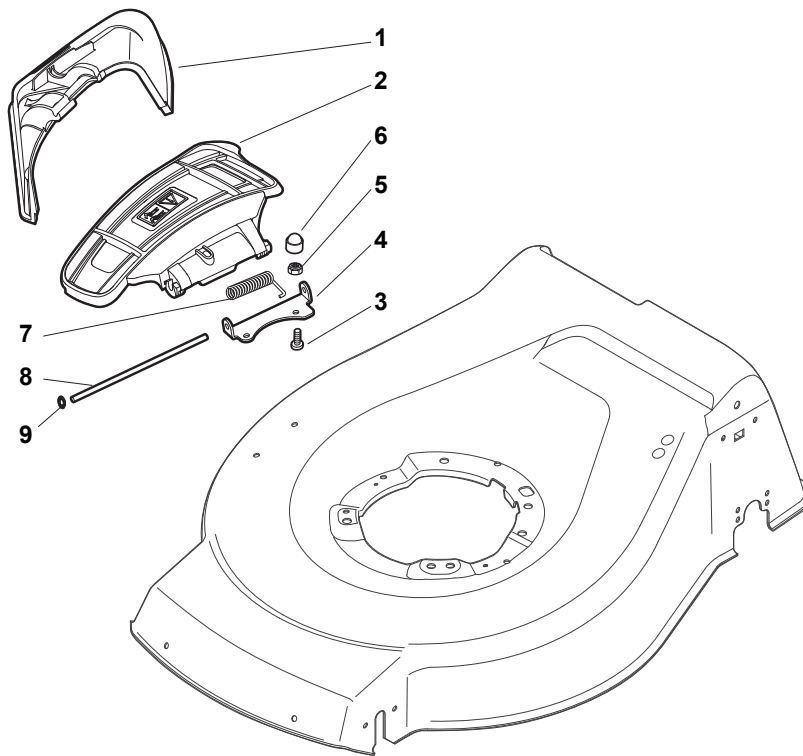

THIS INFORMATION IS NOT INTENDED FOR SALE OR RESALE, AND THIS NOTICE MUST REMAIN ON ALL COPIES.

Fig.	Quantity	Part No	Description	Notes
20	1	322394522/0	Knob	Delta Knob
1	1	381004536/0	Red Deck	
1	1	381004538/0	Red Deck	Side Discharge
1	1	381004562/0	Yellow Deck	
1	1	381004731/0	Grey Deck	Side Discharge
1	1	381004741/0	Grey Deck	
2	1	122534131/0	Pin	
3	1	322322851/0	Lever, Height Adjustment	
4	1	112154510/0	Nut	
5	1	112788512/0	Screw	
6	1	322394503/0	Knob	NT Knob
7	1	112521310/0	Washer	
8	1	112150000/0	Nut	
9	1	112728450/0	Screw	
10	1	322034002/0	Washing Connection	
11	1	322735587/0	Sector, Height Adjustment	
12	2	122171002/0	Spacer	
13	2	112789000/0	Screw	
14	1	381003351/0	Wheels Adjusting Lever	
15	2	112154330/0	Nut	
16	4	112727803/0	Screw	
17	1	381002881/1	Front Wheel Axle	
18	4	112154510/0	Nut	
21	2	322600145/0	Protection, Wheel	
24	4	112521350/0	Washer	
25	4	112155000/0	Nut	
27	2	322600207/0	Protection, Wheel	
31	1	381302827/0	Rear Wheel Axle	
33	4	112728697/0	Screw	
34	2	322545152/0	Plate	
35	4	112728697/0	Screw	
36	2	322785304/1	Support	
37	1	122570120/1	Pinion Left	
38	2	322120114/0	Wheels Crown	
39	1	122570110/1	Pinion Right	
40	6	112728706/0	Screw	
41	1	122446192/0	Spring	

NT 484 TR 4S - TRQ 4S

WBH Petrol Steel Ejection-Guard

Issue 9 - 2015

Fig.	Quantity	Part No	Description	Notes
1	1	322108295/1	Side Ejection Conveyor	
2	1	322600313/0	Ejection Guard	
3	2	112727803/0	Screw	
4	1	322806639/0	Fulcrum Pin	
5	2	112154510/0	Nut	
6	2	118203853/0	Screw	
7	1	122450456/0	Spring	
8	1	122517869/1	Pin	
9	2	112604896/0	Crown Fastener	