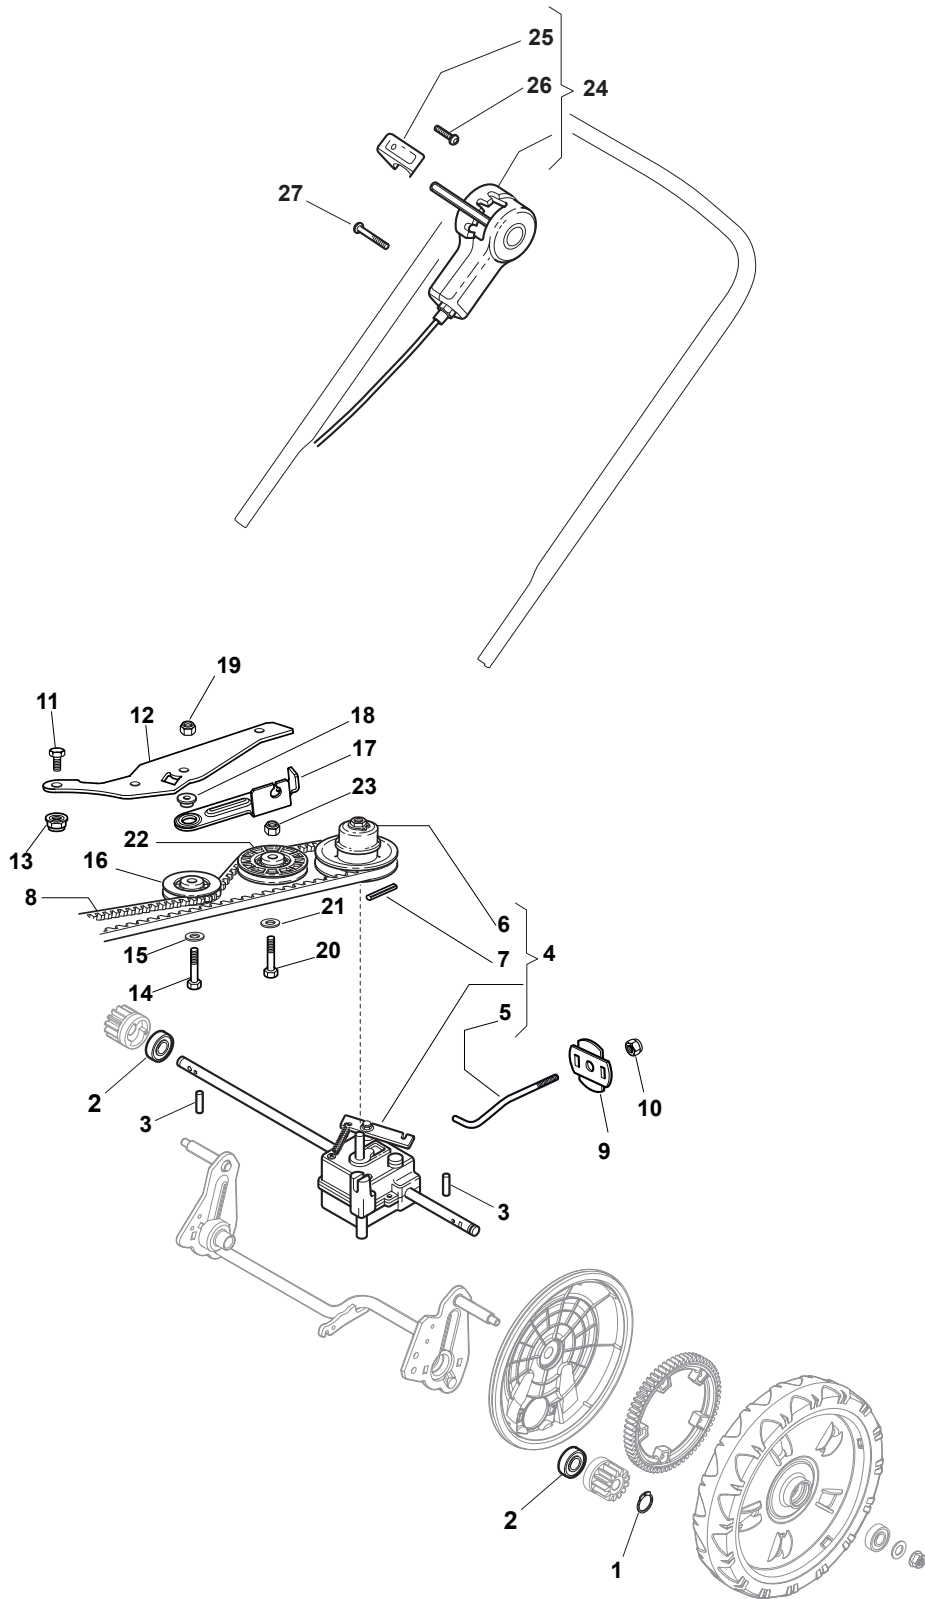

Fig.	Quantity	Part No	Description	Notes
1	1	381006840/0	Handle, Upper Part	for Delta Dashboard - Fix RPM - Throttle
1	1	381007520/0	Handle, Upper Part	for TD-CA Dashboard
2	1	122430313/0	Guide Spring	
3	1	112521330/0	Washer	
4	1	112154510/0	Nut	
5	1	118390020/0	Conduit Clip Caproeuope	
6	1	181030053/0	Cable, Thread Engine Brake	GGP Engine / B&S 450-500-550-575-625-675-750 Series
6	1	181030054/0	Cable, Thread Engine Brake	SV40 / RV 40 / V35 Engine
6	1	181030056/0	Cable, Thread Engine Brake	B&S 450-500-550-575 Series
6	1	181030070/0	Cable, Thread Engine Brake	Honda Engine
9	1	181003363/1	Lever, Engine Brake Black	
10	1	381030092/1	Cable Rear Drive	
12	1	181003364/0	Drive Control Lever	
13	1	122291050/0	Handgrip Black	

Fig.	Quantity	Part No	Description	Notes
1	2	112608600/0	Seeger	
2	2	119216035/0	Bearing	
3	2	122753000/0	Pin	
4	1	181003096/3	Gear Box	
5	1	122033285/0	Adjustment Rod	
6	1	122601932/0	Pulley	
7	1	112645700/0	Elastic Pin	
8	1	135064005/0	Belt	
9	1	322675113/0	Washer	
10	1	112154510/0	Nut	
11	1	112791011/0	Screw	
12	1	322806625/1	Support	
13	1	112292102/0	Nut	
14	1	112689500/0	Screw	
15	1	112523050/0	Washer	
16	1	122601915/0	Pulley	
17	1	322806623/0	Pulley Support	
18	1	122671656/0	Washer	
19	1	112154510/0	Nut	
20	1	112674700/0	Screw	
21	1	112523050/0	Washer	
22	1	122601914/0	Pulley	
23	1	112154510/0	Nut	
24	1	381007109/0	Speed Control Ass.Y	
25	1	322399809/0	Knob	
26	1	112728300/0	Screw	
27	2	112728702/0	Screw	