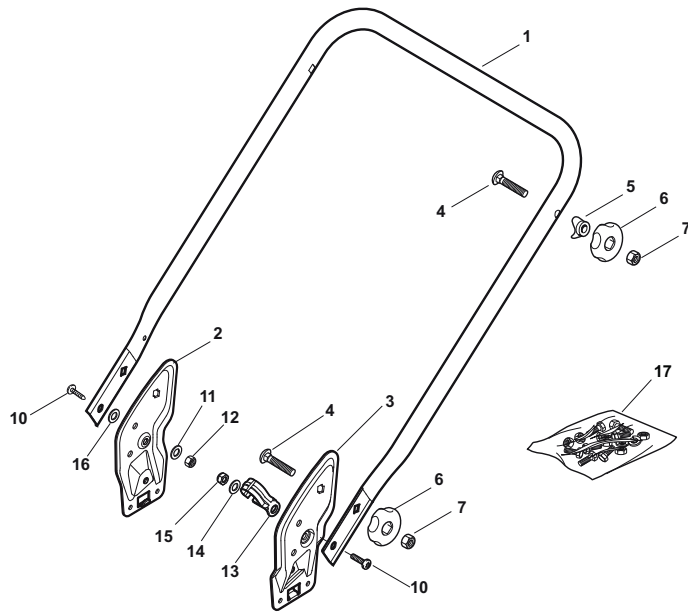

NT 484 TR 4S - TRQ 4S

WBH Petrol Steel Ejection-Guard

Issue 9 - 2015

Fig.	Quantity	Part No	Description	Notes
1	1	322108295/1	Side Ejection Conveyor	
2	1	322600313/0	Ejection Guard	
3	2	112727803/0	Screw	
4	1	322806639/0	Fulcrum Pin	
5	2	112154510/0	Nut	
6	2	118203853/0	Screw	
7	1	122450456/0	Spring	
8	1	122517869/1	Pin	
9	2	112604896/0	Crown Fastener	

Fig.	Quantity	Part No	Description	Notes
1	1	322500102/0	Front Combi	
2	2	112523000/1	Washer	
3	2	112728124/0	Screw	
5	1	322226143/0	Mask, Red	
5	1	322226144/0	Mask, Yellow	with Stiga Logo
5	1	322226151/0	Mask, Black	with Stiga Logo
5	1	322226153/0	Mask, Black	
5	1	322226155/0	Mask, Yellow	
6	2	112727799/0	Screw	
7	1	322393638/0	Handlegrip Black	
7	1	322393639/0	Handle, Grey	
7	1	322393640/0	Handle, Yellow	
8	2	112154510/0	Nut	
9	2	112728697/0	Screw	
10	1	322820082/0	Cap	
11	1	322820083/0	Cap	
12	1	322226167/0	Front Plate	
13	1	322226165/0	Mask, Black	
14	2	112728300/0	Screw	
15	1	322226157/0	Mask, Black	
16	1	322393642/0	Bumper Handle	
17	2	112727799/0	Screw	
18	2	112154510/0	Nut	

Fig.	Quantity	Part No	Description	Notes
1	1	381006719/0	Handle Lower Part	Black
1	1	381006720/0	Handle Lower Part	Grey
1	1	381007539/0	Handle, Lower Part Yellow	Yellow
2	1	381005149/0	Right Bracket	Black
2	1	381005185/0	Right Bracket	Stiga Grey
3	1	381005151/0	Left Bracket	Black
3	1	381005187/0	Left Bracket	Stiga Grey
4	4	381003253/0	Handle	
5	4	322680016/0	Washer	
6	4	122131750/0	Nut	
7	4	322399835/0	Knob	
10	2	112760605/0	Screw	
11	2	125038002/1	Bushing	
12	2	112155000/0	Nut	
13	1	322192156/0	Clip	
14	2	381103350/0	Handle	