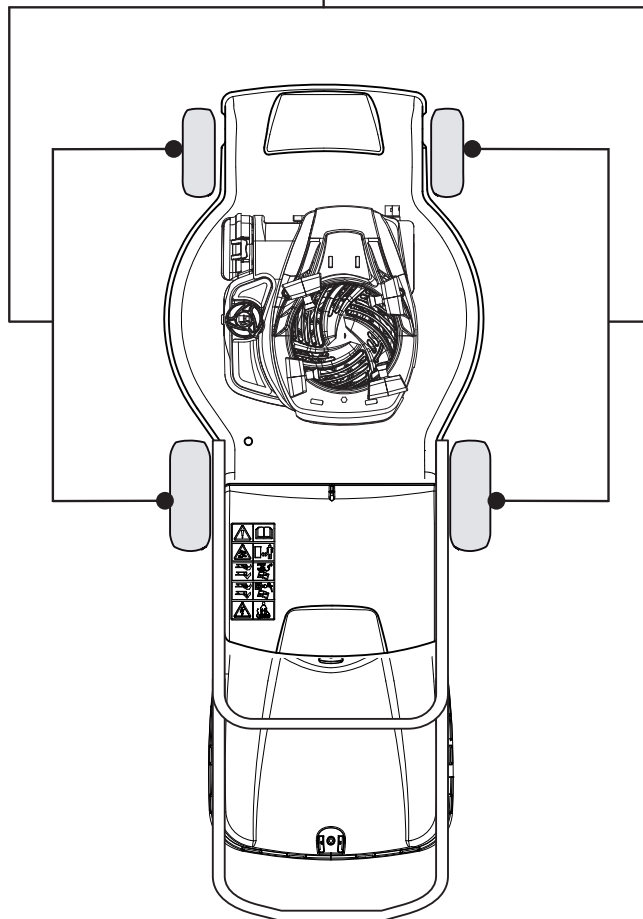

DELTA Wheels - Ø 200

NTD Wheels - Ø 200

NT 484 TR 4S - TRQ 4S

WBH Petrol Steel Wheels and Hub Caps

Issue 9 - 2015

Fig.	Quantity	Part No	Description	Notes
1	4	381007483/1	Wheel	
2	8	119216035/0	Bearing	
3	4	381007416/2	Wheel	

DELTA Wheel (Pierced) - Ø 200

DELTA Wheel - Ø 200

NT 484 TR 4S - TRQ 4S

WBH Petrol Steel Wheels and Hub Caps

Issue 9 - 2015

Fig.	Quantity	Part No	Description	Notes
1	2	381007477/0	Wheel	
2	8	119216035/0	Bearing	
3	2	322110640/0	Hub Cap Grey	
4	2	381007483/1	Wheel	