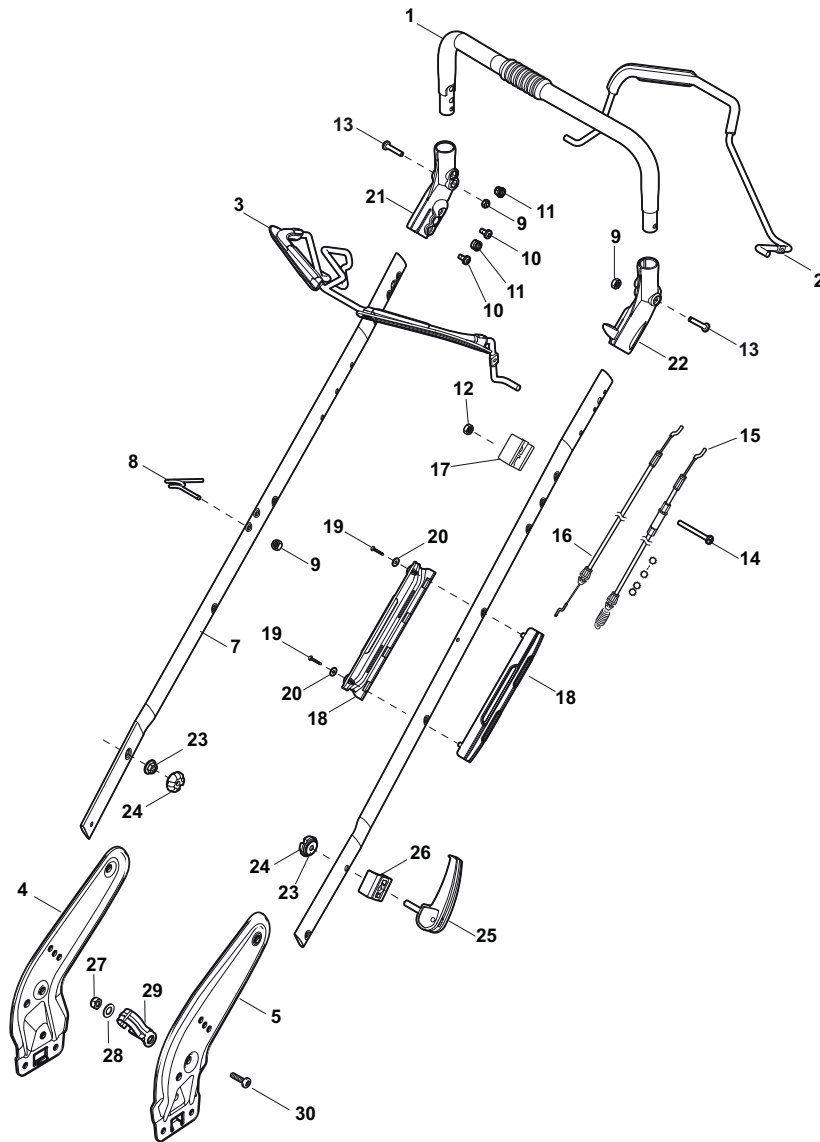

NT 484 TR 4S - TRQ 4S

WBH Petrol Steel Ejection-Guard

Issue 9 - 2015

Fig.	Quantity	Part No	Description	Notes
1	1	322108295/1	Side Ejection Conveyor	
2	1	322600313/0	Ejection Guard	
3	2	112727803/0	Screw	
4	1	322806639/0	Fulcrum Pin	
5	2	112154510/0	Nut	
6	2	118203853/0	Screw	
7	1	122450456/0	Spring	
8	1	122517869/1	Pin	
9	2	112604896/0	Crown Fastener	

NT 484 TR 4S - TRQ 4S

WBH Petrol Steel Handle, Lower Part

Issue 9 - 2015

Fig.	Quantity	Part No	Description	Notes
1	1	381007043/0	Handle Lower Part	
2	1	381005133/0	Right Bracket	
3	1	381005135/0	Left Bracket	
4	1	112819120/0	Screw	
5	4	122680006/1	Washer	
6	4	322399804/1	Nut	
7	4	112293200/0	Nut	
10	4	112760605/0	Screw	
11	1	125038002/1	Bushing	
12	2	112155000/0	Nut	
13	2	322192156/0	Clip	
14	1	112523040/0	Washer	
15	1	112154510/0	Nut	
16	1	112369500/0	Elastic Washer	

Fig.	Quantity	Part No	Description	Notes
1	1	381006670/2	Handle Tube	
2	1	381003349/0	Lever, Driving	
3	1	381003472/0	Lever, Engine Brake	Black
3	1	381003344/0	Lever, Engine Brake	Red
4	1	381005149/0	Right Bracket	Black
4	1	381005185/0	Right Bracket	Stiga Grey
5	1	381005151/0	Left Bracket	Black
5	1	381005187/0	Left Bracket	Stiga Grey
7	2	381006773/1	Handle Black	
7	2	381006774/1	Handle Grey	
8	1	122430309/0	Spring	
9	2	112154330/0	Nut	
10	4	112735662/1	Screw	
11	4	322041967/1	Bushing	
12	3	112154510/0	Nut	
13	2	112728721/0	Screw	
14	1	112727786/0	Screw	
15	1	381030093/1	Cable Rear Drive	
16	1	181030073/0	Cable, Thread Engine Brake	
17	1	181005516/0	Throttle Cable	for B&S Engine
17	1	181005514/0	Throttle Cable	for Honda and GGP Engine
17	1	181005515/0	Throttle Cable	for Honda Autochoke Engine
18	1	322806644/0	Protection	
19	2	112727812/0	Screw	
20	2	112523000/1	Washer	
21	1	322488301/0	Joint Sleeve Grey Right	
22	1	322488303/0	Joining Sleeve Grey Left	
23	2	112154220/0	Nut	
24	2	322399835/0	Knob	
25	2	381003253/0	Handle	
26	2	322680017/0	Washer	
27	1	112155000/0	Nut	
28	1	125038002/1	Bushing	
29	1	322192156/0	Clip	
30	1	112760605/0	Screw	