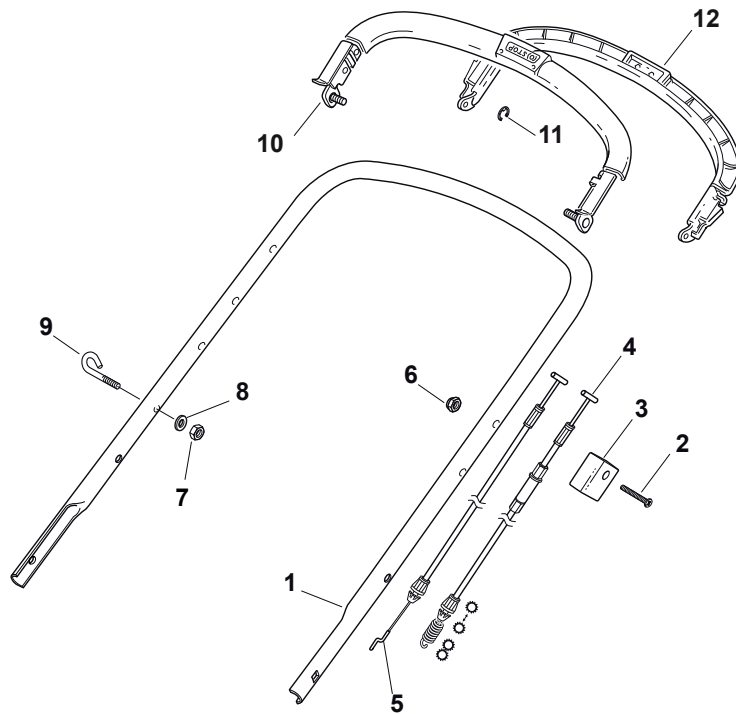

NT 484 TR 4S - TRQ 4S

WBH Petrol Steel Handle, Upper Part

Issue 9 - 2015

Fig.	Quantity	Part No	Description	Notes
4	1	381030055/0	Cable Rear Drive	
1	1	381006803/0	Handle, Upper Part	Black
1	1	381006805/0	Upper Handle Grey	Grey
2	1	112727787/0	Screw	
3	1	322551640/0	Plate	
5	1	181030056/0	Cable, Thread Engine Brake	Honda / B&S / GGP Engine
5	1	181030057/0	Cable, Thread Engine Brake	SV40 / RV 40 / V35 Engine
6	1	112154510/0	Nut	
7	1	112154510/0	Nut	
8	1	112521330/0	Washer	
9	1	122430313/0	Guide Spring	
10	1	381003330/0	Lever, Engine Brake	
11	1	381003297/1	Driving Lever	
12	1	112000930/0	Benzing Ring