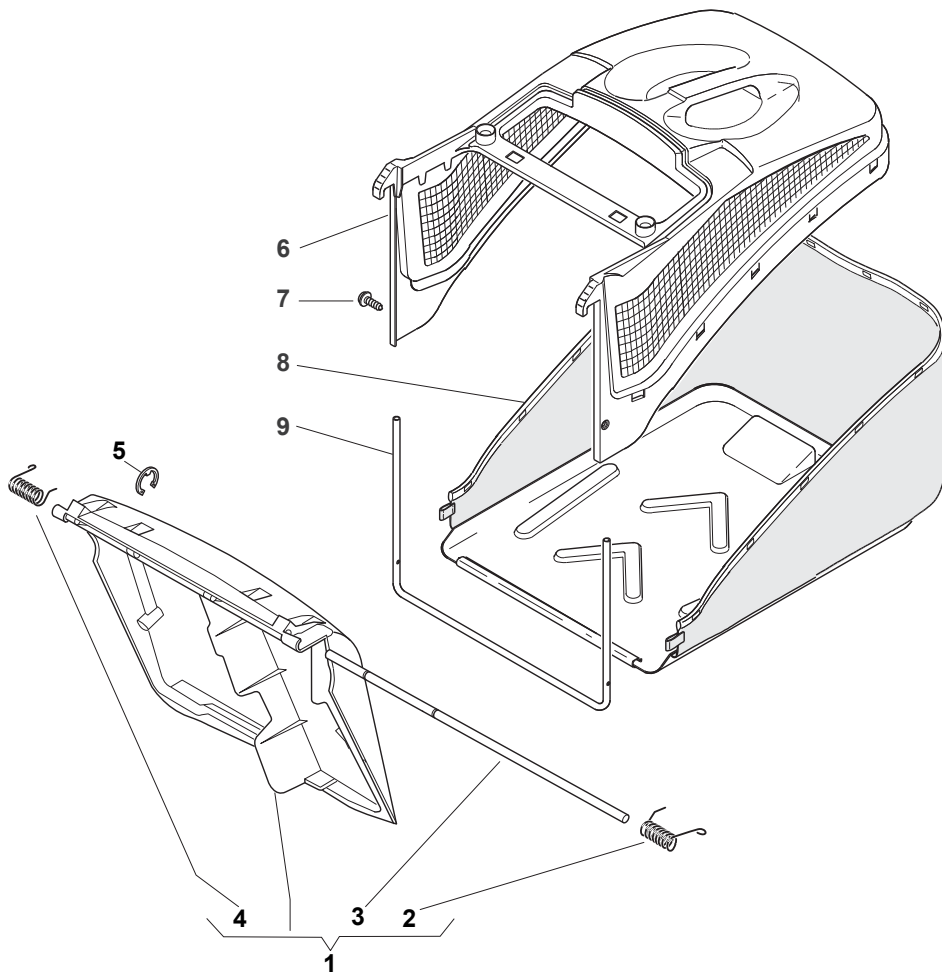

NT 484 TR 4S - TRQ 4S

WBH Petrol Steel Grass-Catcher

Issue 9 - 2015

Fig.	Quantity	Part No	Description	Notes
1	1	381008021/2	Stone Guard	Black
2	1	122450420/1	Left Protection Spring	
3	1	122517906/1	Fulcrum Pin	
4	1	122450410/1	Right Spring	
5	1	112000930/0	Benzing Ring	
6	1	122486093/0	Box, Upper Side	
7	2	112728445/0	Screw	
8	1	181002195/0	Box, Fabric	
9	1	122608523/0	Stiffening