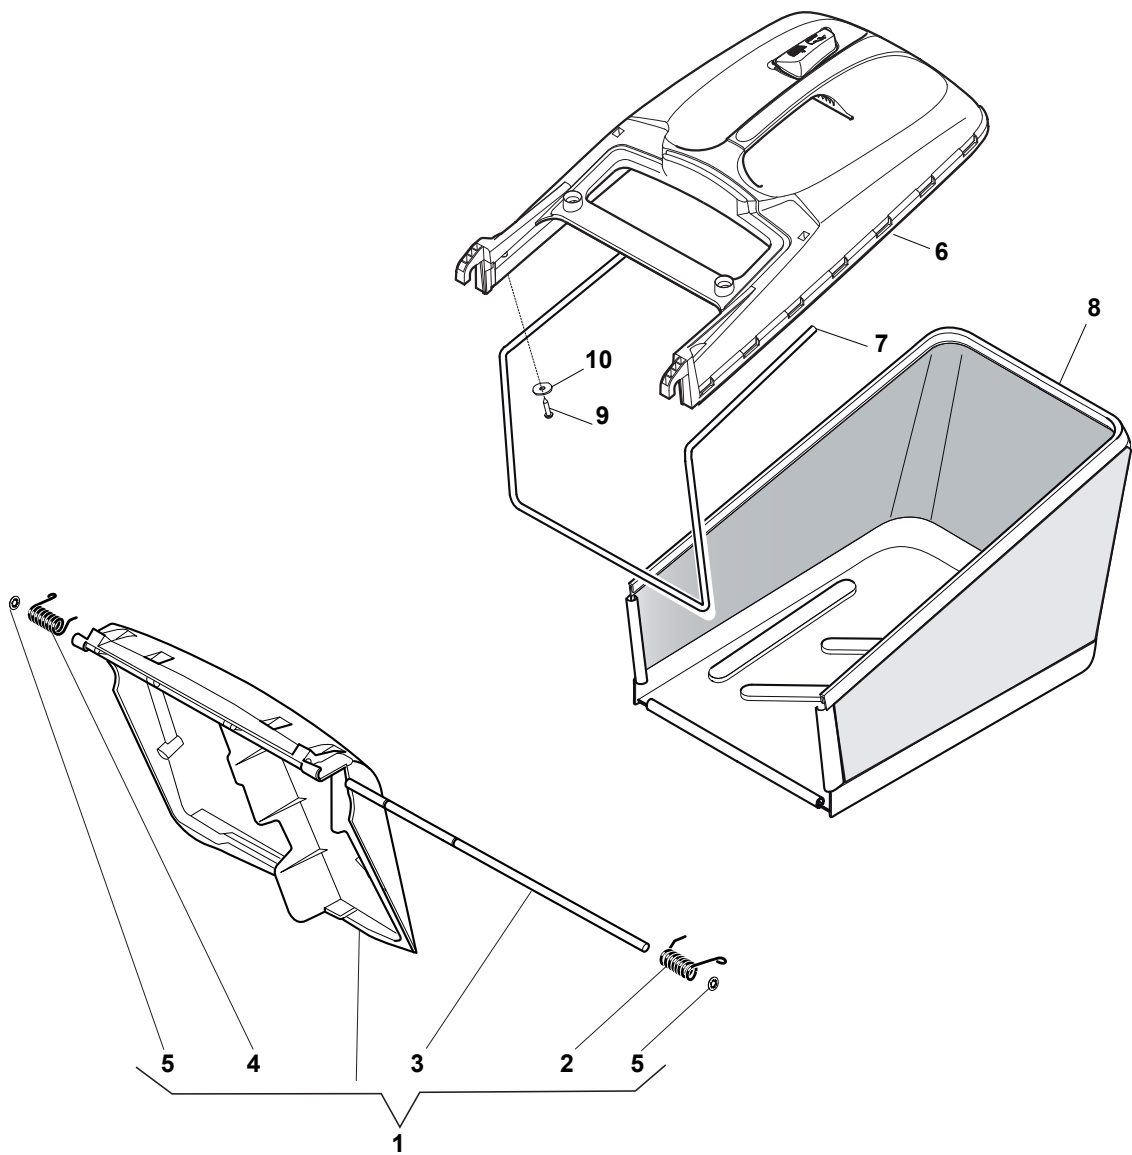

NT 484 TR 4S - TRQ 4S

WBH Petrol Steel Grass-Catcher

Issue 9 - 2015

Fig.	Quantity	Part No	Description	Notes
1	1	381008081/2	Stone Guard, Black	Black
1	1	381008098/1	Stone Guard, White	White
1	1	381008082/2	Stone Guard, Yellow	Yellow
2	1	122450466/0	Left Spring	
3	1	122517882/0	Pin	
4	1	122450465/0	Right Spring	
5	2	112604899/0	Crown Fastener	
6	1	381486008/0	Grass-Box, Upper Part	Black
6	1	381486030/0	Grass-Box, Upper Part	Grey
6	1	381486012/0	Grass-Box, Upper Part	Yellow
7	1	122608525/1	Stiffening Lower	
8	1	181002211/0	Box, Fabric	
9	2	112728680/0	Screw	
10	2	112523050/0	Washer