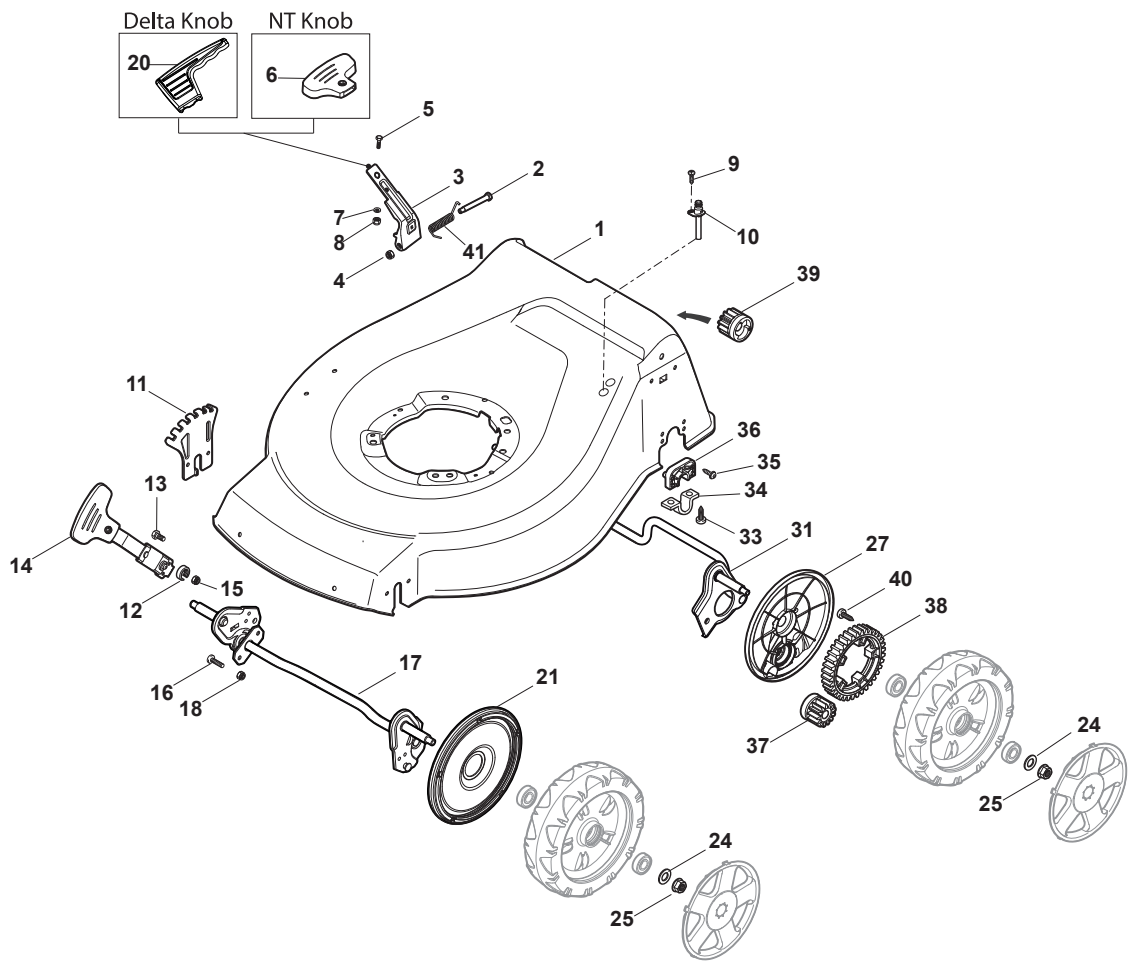

THIS INFORMATION IS NOT INTENDED FOR SALE OR RESALE, AND THIS NOTICE MUST REMAIN ON ALL COPIES.

Fig.	Quantity	Part No	Description	Notes
20	1	322394522/0	Knob	Delta Knob
1	1	381004536/0	Red Deck	
1	1	381004538/0	Red Deck	Side Discharge
1	1	381004562/0	Yellow Deck	
1	1	381004731/0	Grey Deck	Side Discharge
1	1	381004741/0	Grey Deck	
2	1	122534131/0	Pin	
3	1	322322851/0	Lever, Height Adjustment	
4	1	112154510/0	Nut	
5	1	112788512/0	Screw	
6	1	322394503/0	Knob	NT Knob
7	1	112521310/0	Washer	
8	1	112150000/0	Nut	
9	1	112728450/0	Screw	
10	1	322034002/0	Washing Connection	
11	1	322735587/0	Sector, Height Adjustment	
12	2	122171002/0	Spacer	
13	2	112789000/0	Screw	
14	1	381003351/0	Wheels Adjusting Lever	
15	2	112154330/0	Nut	
16	4	112727803/0	Screw	
17	1	381002881/1	Front Wheel Axle	
18	4	112154510/0	Nut	
21	2	322600145/0	Protection, Wheel	
24	4	112521350/0	Washer	
25	4	112155000/0	Nut	
27	2	322600207/0	Protection, Wheel	
31	1	381302827/0	Rear Wheel Axle	
33	4	112728697/0	Screw	
34	2	322545152/0	Plate	
35	4	112728697/0	Screw	
36	2	322785304/1	Support	
37	1	122570120/1	Pinion Left	
38	2	322120114/0	Wheels Crown	
39	1	122570110/1	Pinion Right	
40	6	112728706/0	Screw	
41	1	122446192/0	Spring	

NT 484 TR 4S - TRQ 4S

WBH Petrol Steel Ejection-Guard

Issue 9 - 2015

Fig.	Quantity	Part No	Description	Notes
1	1	322108295/1	Side Ejection Conveyor	
2	1	322600313/0	Ejection Guard	
3	2	112727803/0	Screw	
4	1	322806639/0	Fulcrum Pin	
5	2	112154510/0	Nut	
6	2	118203853/0	Screw	
7	1	122450456/0	Spring	
8	1	122517869/1	Pin	
9	2	112604896/0	Crown Fastener	